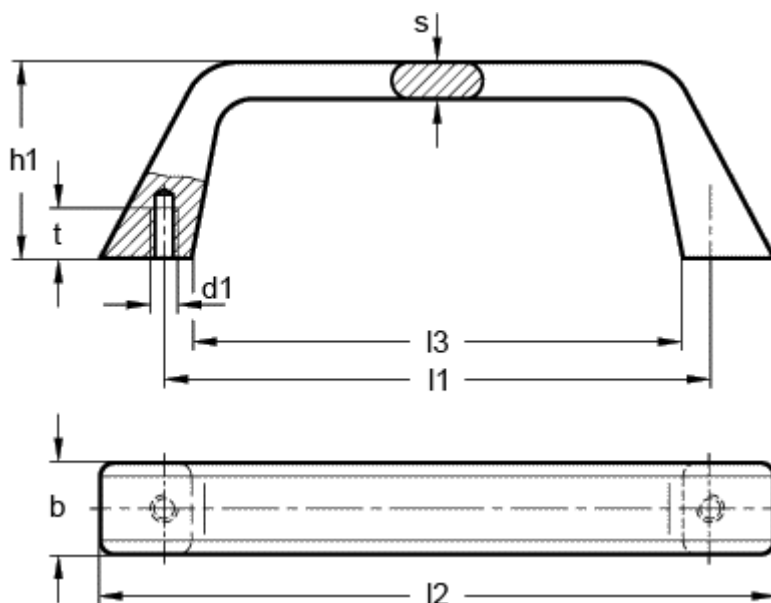

Article number: 20196053

Description: E+G Cabinet U-handle GN 728-120-A-SW

Measures

b = 22.5

d1 = M6

h1 = 43

l1 = 120

l2 = 147

l3 = 108

s = 8

t min = 10